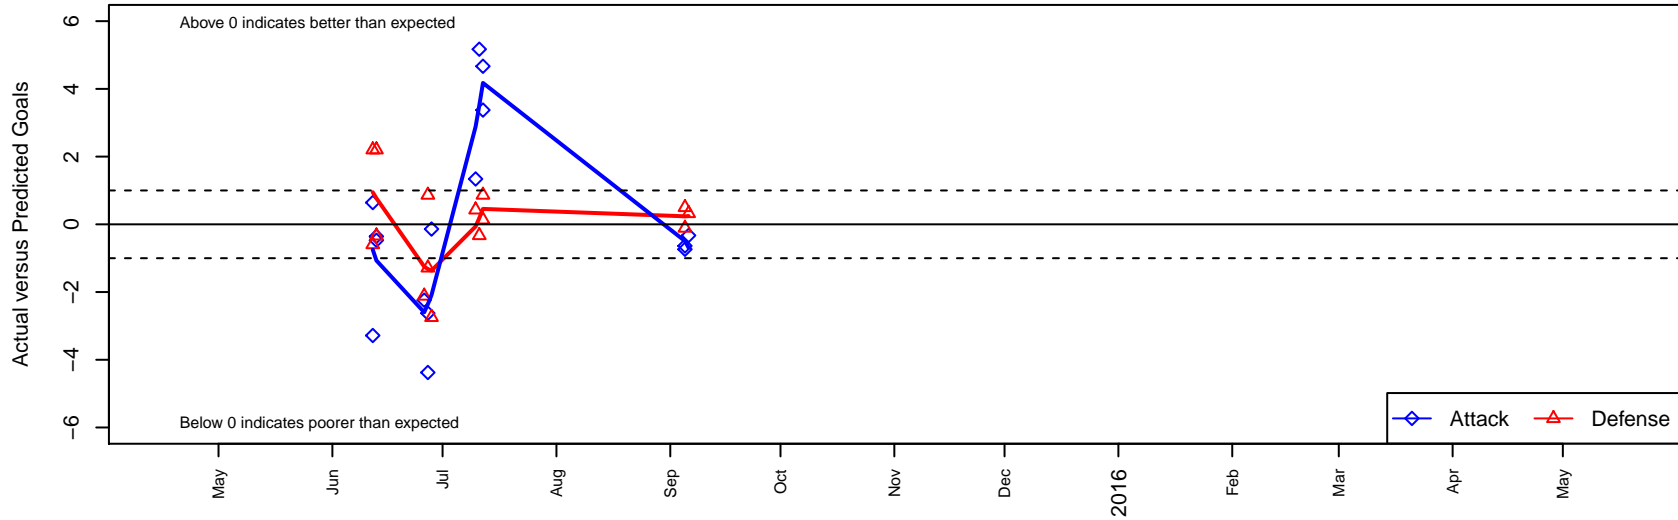

Fusion FC Academy 2003G

, BC
 G03 total strength=1061
 attack=3.89 defense=1.56

alt names used:

Venues played:
 2015 Yellowstone Cup GU13 Gold
 2015 RVS Classic GU13
 2015 Seattle United Cup GU13
 2015 Labor Day Cup GU13 Gold

Fusion FC Academy 2003G
 Dots are actual minus expected GF (blue circles) and GA (red triangles).
 Blue line is smoothed change in attack strength. Red is smoothed change in defense strength.

**attack and defense variance (black dot)
relative to other teams
and top 10 in region**

**attack and defense rating
relative to others at age
and all opponents in last 13 months**

**attack and defense rating
relative to others at age
and all opponents in last 13 months**

Performance relative to 13 month average

average number of goals per game relative to expected

Performance relative to 13 month average

average number of goals per game relative to expected

lot. A=Neither has attack advantage, B=Opponent has both attack and defense advantage, C=Opponent has both attack and defense disadvantage, D=Both have