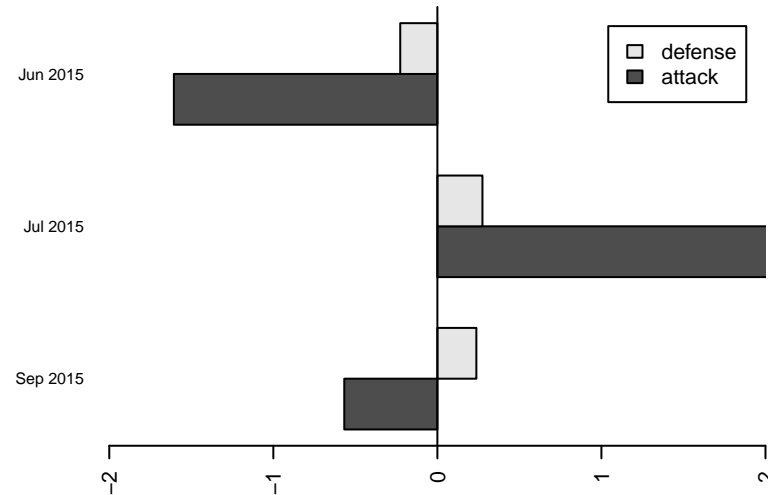

Fusion FC Academy 2003G
 Dots are actual minus expected GF (blue circles) and GA (red triangles).
 Blue line is smoothed change in attack strength. Red is smoothed change in defense strength.

**attack and defense variance (black dot)
relative to other teams
and top 10 in region**

**attack and defense rating
relative to others at age
and all opponents in last 13 months**

**attack and defense rating
relative to others at age
and all opponents in last 13 months**

Performance relative to 13 month average

average number of goals per game relative to expected

Performance relative to 13 month average

average number of goals per game relative to expected

lot. A=Neither has attack advantage, B=Opponent has both attack and defense advantage, C=Opponent has both attack and defense disadvantage, D=Both have