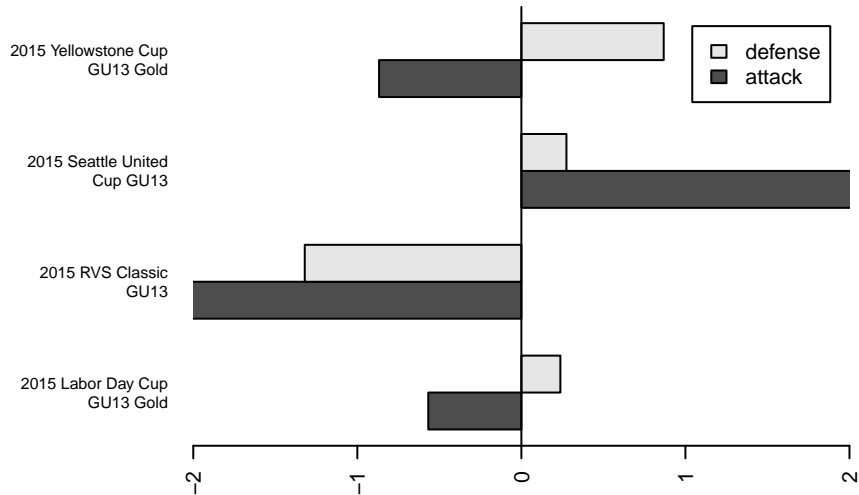

Fusion FC Academy 2003G

, BC
 G03 total strength=1061
 attack=3.89 defense=1.56

alt names used:

Venues played:
 2015 Yellowstone Cup GU13 Gold
 2015 RVS Classic GU13
 2015 Seattle United Cup GU13
 2015 Labor Day Cup GU13 Gold

Fusion FC Academy 2003G
 Dots are actual minus expected GF (blue circles) and GA (red triangles).
 Blue line is smoothed change in attack strength. Red is smoothed change in defense strength.

**attack and defense variance (black dot)
relative to other teams
and top 10 in region**

**attack and defense rating
relative to others at age
and all opponents in last 13 months**

**attack and defense rating
relative to others at age
and all opponents in last 13 months**

Performance relative to 13 month average

average number of goals per game relative to expected

Performance relative to 13 month average

average number of goals per game relative to expected

lot. A=Neither has attack advantage, B=Opponent has both attack and defense advantage, C=Opponent has both attack and defense disadvantage, D=Both have